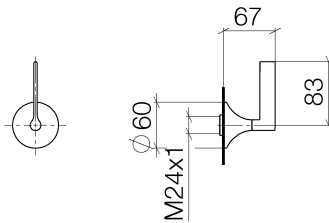

Bathtub - VAIA

Volume Control clockwise-closing 1/2" - polished chrome

Article number: 36 607 819-00

- Flange diameter 2-3/8"
- Ceramic disc cartridge
- (ADA)
- Fits VAIA

polished chrome

Accessory is required for this item.

Dimensional drawing

All dimensions in mm / inch = mm x 0,0394

Bathtub - VAIA

Volume Control clockwise-closing 1/2" - polished chrome

Article number: 36 607 819-00

Bathtub - VAIA
Volume Control clockwise-closing 1/2" - polished chrome
Article number: 36 607 819-00

Required article

NO IMAGE

AVAILABLE

35 607 970-90 0010
Rough for volume control 1/2"

Bathtub - VAIA

Volume Control clockwise-closing 1/2" - polished chrome

Article number: 36 607 819-00

Spare parts list

Number	Item Number	Designation	Number of units
1	90 90 03 143 00 90	top	1
2	09 31 11 008 90	pin	1
3	09 21 02 163 90	disc	1
4	90 20 80 015 00-00	handle	1