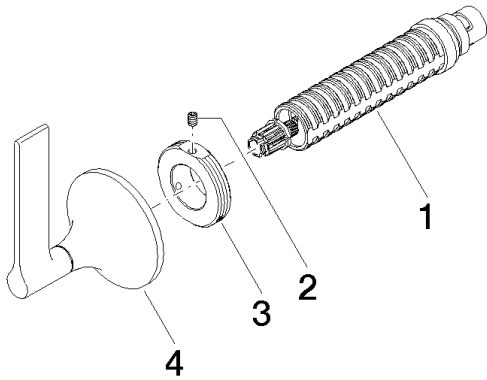

Required article

NO IMAGE

AVAILABLE

35 607 970-90 0010
Rough for volume control 1/2"

Bathtub - VAIA

Volume Control clockwise-closing 1/2" - polished chrome

Article number: 36 607 819-00

Spare parts list

Number	Item Number	Designation	Number of units
1	90 90 03 143 00 90	top	1
2	09 31 11 008 90	pin	1
3	09 21 02 163 90	disc	1
4	90 20 80 015 00-00	handle	1